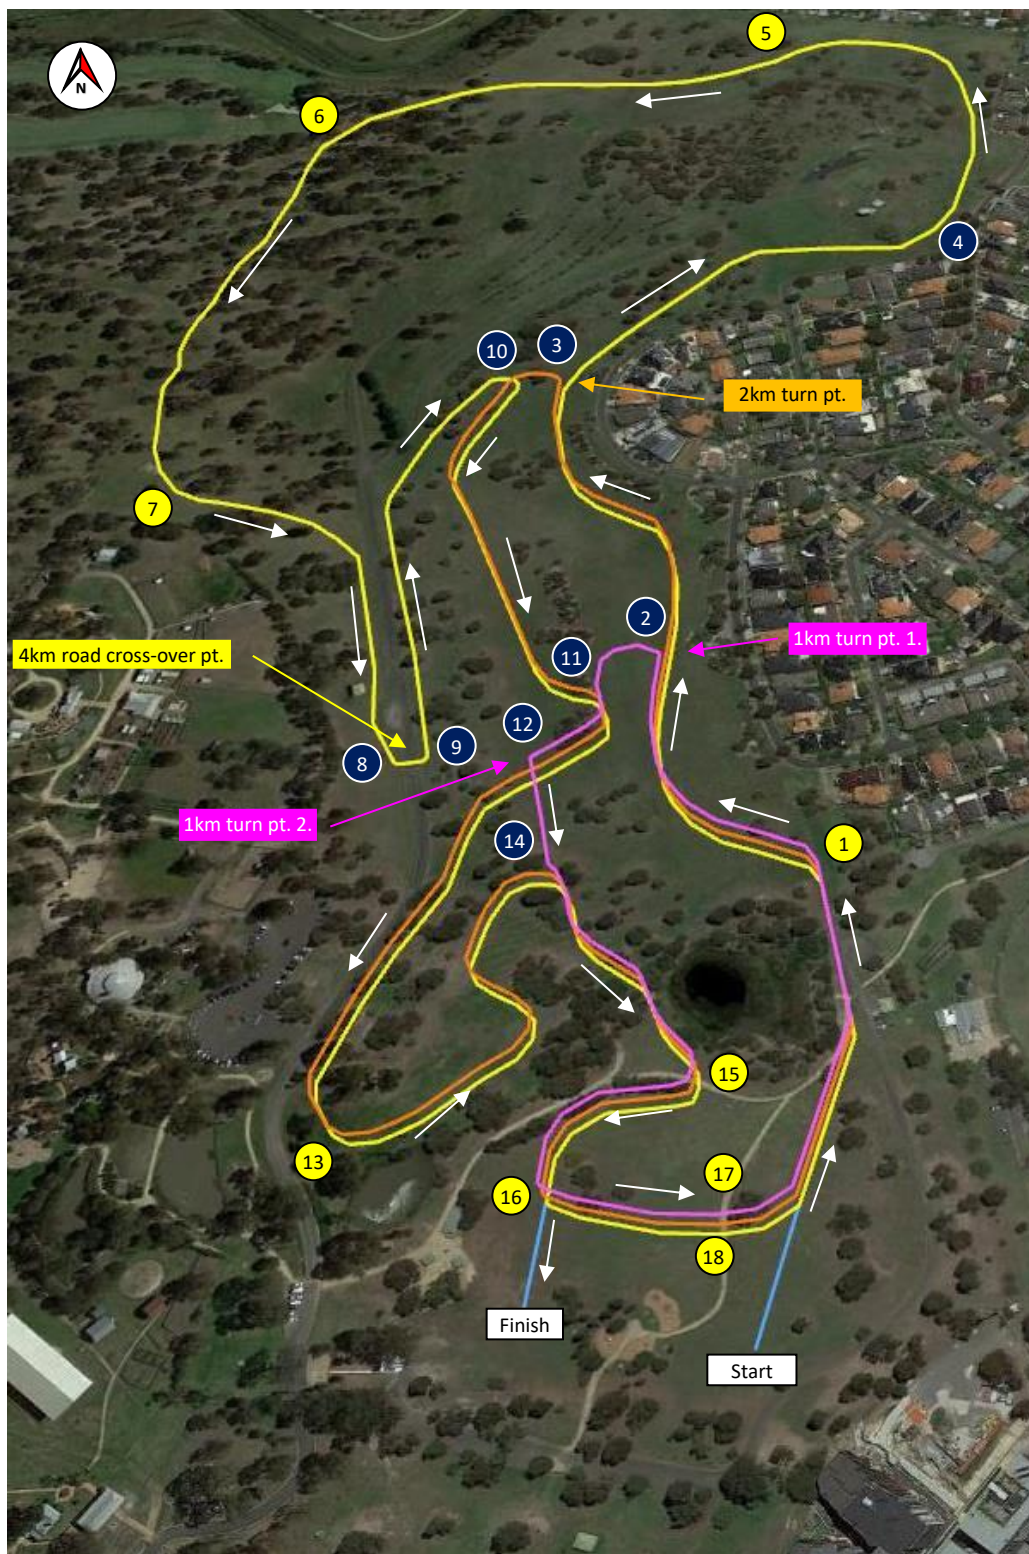

COURSE MAP & MARSHALL POINTS

XCR 6 – BUNDOORA PARK

Combined Courses

All courses run in an anti-clockwise direction.

1km Loop – **Pink**
 2km Loop – **Orange**
 4km Loop – **Yellow**
 Start/Finish Chutes – **Blue**

3km – 1x1km, 1x2km
4km – 2x2km
6km – 1x2km, 1x4km
8km – 2x4km
10km – 1x2km, 2x4km

 Victorian Official marshal
 Club/School Helper marshal

COURSE MAP & MARSHALL POINTS

XCR 6 – BUNDOORA PARK

3km – 1x2km loop (Pink), 1x4km loop (Orange)

All courses run in an anti-clockwise direction.

1km Loop - Pink
2km Loop - Orange
Start/Finish Chutes - Blue

● Victorian Official marshal
● Club/School Helper marshal

COURSE MAP & MARSHAL POINTS

XCR 6 – BUNDOORA PARK

4km – 2x2km loop (Orange)

All courses run in an anti-clockwise direction.

2km Loop - **Orange**
Start/Finish Chutes - **Blue**

 Victorian Official marshal
 Club/School Helper marshal

COURSE MAP & MARSHALL POINTS