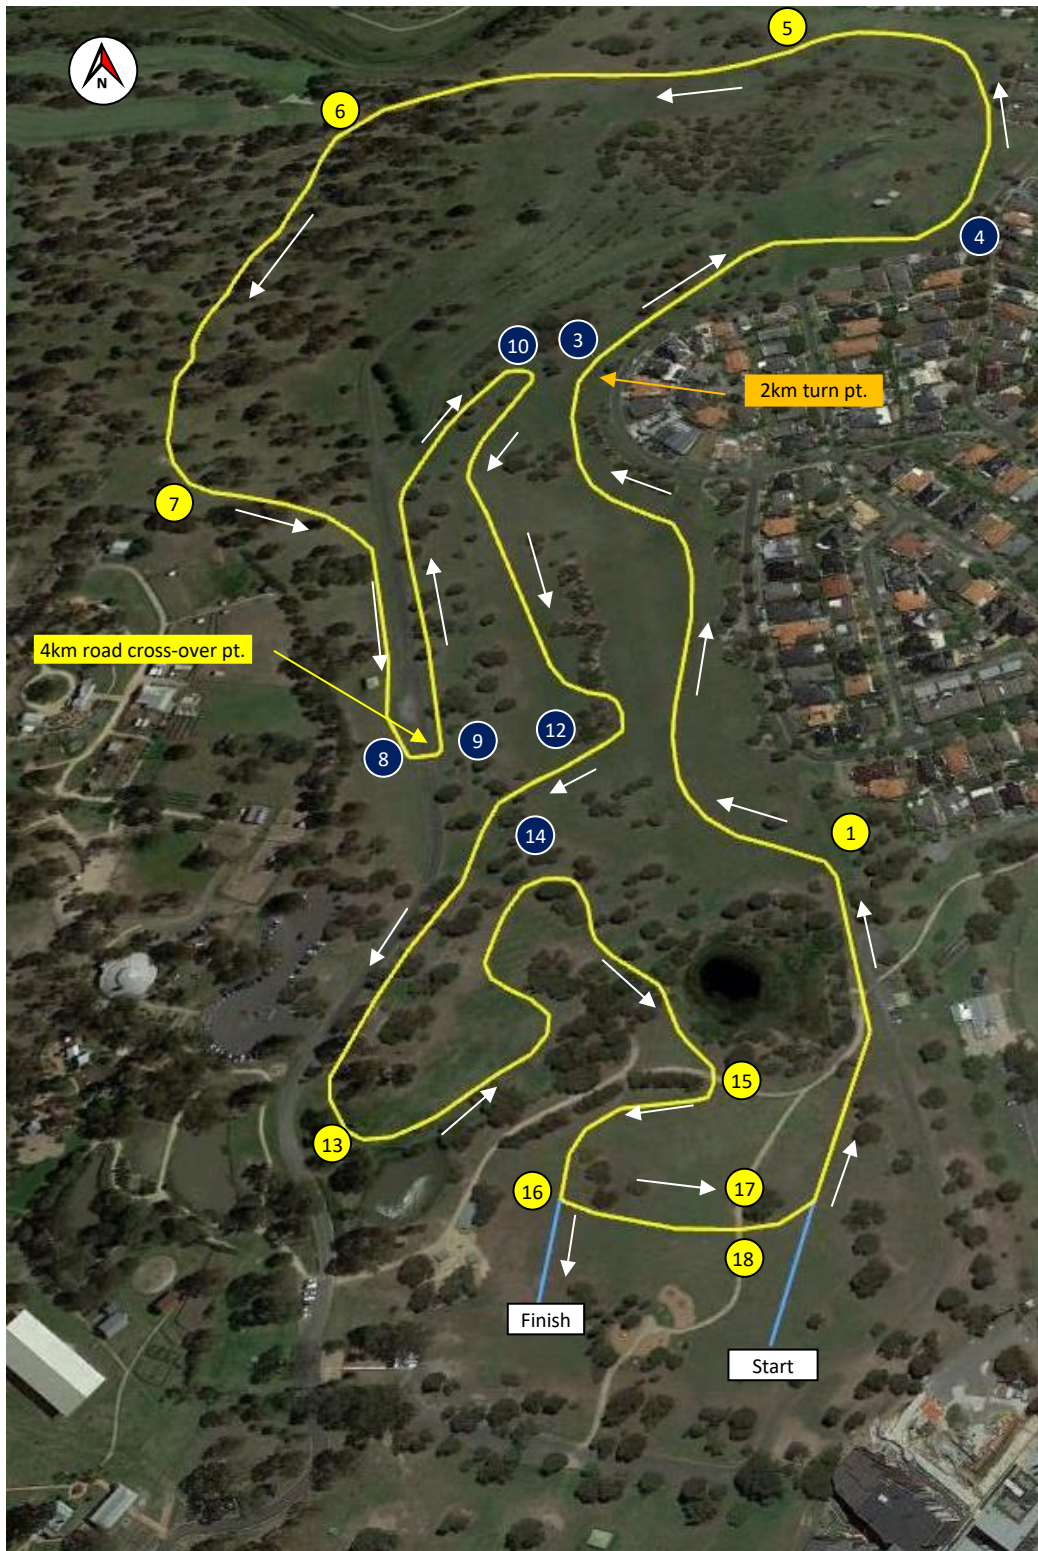

All courses run in an anti-clockwise direction.

1km Loop - Pink
2km Loop - Orange
Start/Finish Chutes - Blue

● Victorian Official marshal
● Club/School Helper marshal

COURSE MAP & MARSHAL POINTS

XCR 6 – BUNDOORA PARK

4km – 2x2km loop (Orange)

All courses run in an anti-clockwise direction.

2km Loop - **Orange**
Start/Finish Chutes - **Blue**

 Victorian Official marshal
 Club/School Helper marshal

COURSE MAP & MARSHALL POINTS

XCR 6 – BUNDOORA PARK

6km – 1x2km loop (Orange), 1x4km loop (Yellow)

All courses run in an anti-clockwise direction.

2km Loop - Orange
4km Loop - Yellow
Start/Finish Chutes - Blue

● Victorian Official marshal
● Club/School Helper marshal

COURSE MAP & MARSHALL POINTS

XCR 6 – BUNDOORA PARK

8km – 2x4km loop (yellow)

All courses run in an anti-clockwise direction.

4km Loop - Yellow
4km Loop - Yellow
Start/Finish Chutes - Blue

Blue circle: Victorian Official marshal
Yellow circle: Club/School Helper marshal