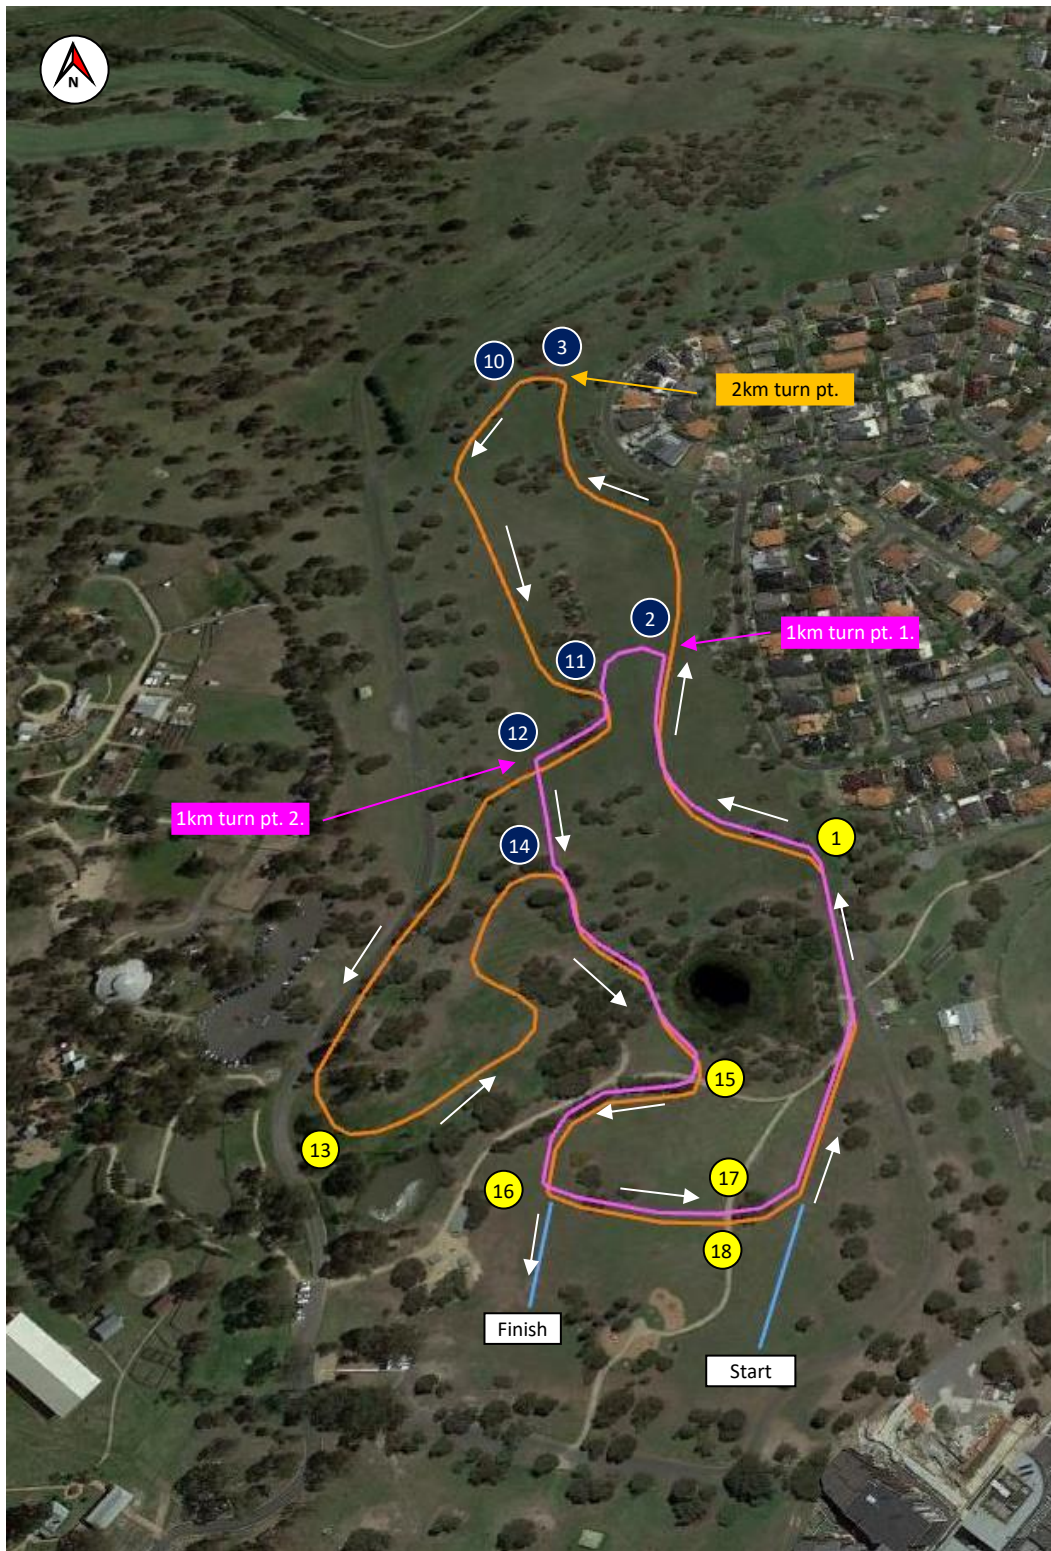

COURSE MAP & MARSHALL POINTS

XCR 6 – BUNDOORA PARK

Combined Courses

All courses run in an anti-clockwise direction.

1km Loop – **Pink**
 2km Loop – **Orange**
 4km Loop – **Yellow**
 Start/Finish Chutes – **Blue**

3km – 1x1km, 1x2km
4km – 2x2km
6km – 1x2km, 1x4km
8km – 2x4km
10km – 1x2km, 2x4km

 Victorian Official marshal
 Club/School Helper marshal

COURSE MAP & MARSHALL POINTS

XCR 6 – BUNDOORA PARK

3km – 1x2km loop (Pink), 1x4km loop (Orange)

All courses run in an anti-clockwise direction.

1km Loop - Pink
2km Loop - Orange
Start/Finish Chutes - Blue

● Victorian Official marshal
● Club/School Helper marshal

COURSE MAP & MARSHAL POINTS

XCR 6 – BUNDOORA PARK

4km – 2x2km loop (Orange)

All courses run in an anti-clockwise direction.

2km Loop - **Orange**
Start/Finish Chutes - **Blue**

 Victorian Official marshal
 Club/School Helper marshal

COURSE MAP & MARSHALL POINTS